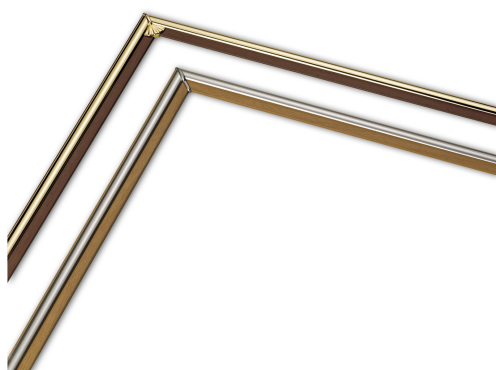

CODE

**P 269**

MEASURES

**EDGE PROFILE APPLICATION**

4.2 MM

**WIDTH**

14 MM

**HEIGHT**

4.2 MM

Technical drawing