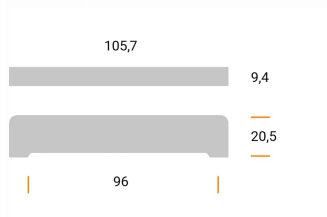

Technical drawing

Finishing and colors

Mat Chrome

Polimor s.r.l

Via della Tecnologia s.n. - 61122 Pesaro - Italy - Tel +39 0721 482157 Fax +39 0721 481362 - polimor@polimor.it - www.polimor.it