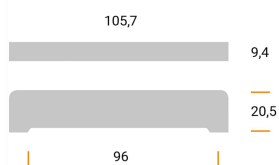

Technical drawing

Finishing and colors

Mat Chrome

Polimor s.r.l

Via della Tecnologia s.n. - 61122 Pesaro - Italy - Tel +39 0721 482157 Fax +39 0721 481362 - polimor@polimor.it - www.polimor.it