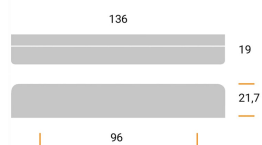

CODE

MZ1131

MEASURES

CENTER DISTANCE

96 MM

WIDTH

19 MM

LENGTH

136 MM

HEIGHT

21 MM

Technical drawing

Finishing and colors

Bright Chrome

Mat Chrome

Brushed