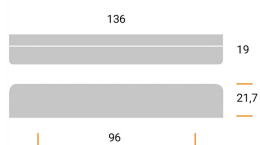

CODE

MZ1131

MEASURES

CENTER DISTANCE

96 MM

WIDTH

19 MM

LENGTH

136 MM

HEIGHT

21 MM

Technical drawing

Finishing and colors

Bright Chrome

Mat Chrome

Brushed