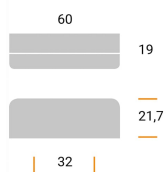

CODE

MZ1130

MEASURES

CENTER DISTANCE

32 MM

WIDTH

19 MM

LENGTH

60 MM

HEIGHT

21 MM

Technical drawing

Finishing and colors

Bright Chrome

Mat Chrome

Brushed