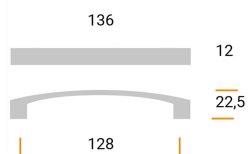

CODE

MZ1103

MEASURES

CENTER DISTANCE

96 MM

WIDTH

19 MM

LENGTH

139.5 MM

HEIGHT

24 MM

Technical drawing

Finishing and colors

Bright Chrome

Mat Chrome

Brushed