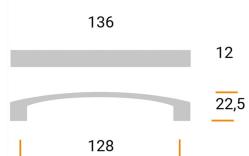

CODE

MZ1103

MEASURES

CENTER DISTANCE

96 MM

WIDTH

19 MM

LENGTH

139.5 MM

HEIGHT

24 MM

Technical drawing

Finishing and colors

Bright Chrome

Mat Chrome

Brushed