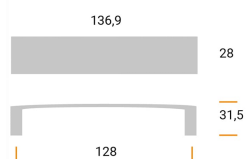

CODE

MZ1089

MEASURES

CENTER DISTANCE

128 MM

WIDTH

28 MM

LENGTH

136.9 MM

HEIGHT

31.5 MM

Technical drawing

Finishing and colors

Bright Chrome

Mat Chrome

Brushed