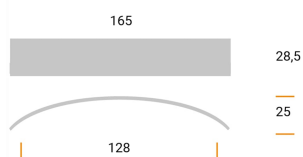

CODE

MZ1005

MEASURES

CENTER DISTANCE

128 MM

WIDTH

28.5 MM

LENGTH

165 MM

HEIGHT

26 MM

Technical drawing

Finishing and colors

Bright Chrome

Mat Chrome

Brushed