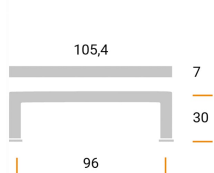

Technical drawing