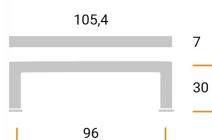

Technical drawing