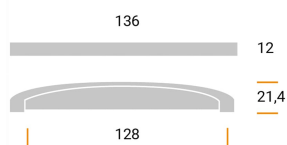

CODE

MZ 968

MEASURES

CENTER DISTANCE

128 MM

WIDTH

12 MM

LENGTH

136 MM

HEIGHT

21.4 MM

Technical drawing

Finishing and colors

Bright Chrome

Mat Chrome

Brushed