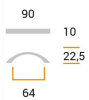

## PLASTIC

CODE

**M1145**

MEASURES

**CENTER DISTANCE**

64 MM

**WIDTH**

10 MM

**LENGTH**

90 MM

**HEIGHT**

22 MM

### Technical drawing