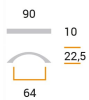

CODE

M1145

MEASURES

CENTER DISTANCE

64 MM

WIDTH

10 MM

LENGTH

90 MM

HEIGHT

22 MM

Technical drawing

Finishing and colors

Chrome Mat

Raw Natural

Polimor s.r.l