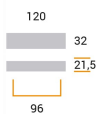

PLASTIC

CODE

M1126

MEASURES

CENTER DISTANCE

96 MM

WIDTH

32 MM

LENGTH

120 MM

HEIGHT

21.5 MM

Technical drawing

Finishing and colors

Cromo Lucido

Platinato Cromo Naturale