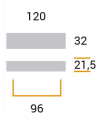

## PLASTIC

CODE

**M1126**

MEASURES

**CENTER DISTANCE**

96 MM

**WIDTH**

32 MM

**LENGTH**

120 MM

**HEIGHT**

21.5 MM

### Technical drawing