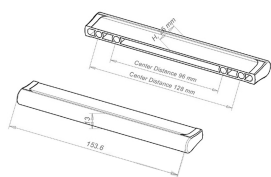

CODE

M1036

MEASURES

CENTER DISTANCE

96 / 128 MM

WIDTH

13 MM

LENGTH

153.6 MM

HEIGHT

25 MM

Technical drawing

Finishing and colors

Lacquered

Chrome Mat

Raw Natural