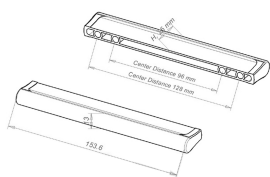

CODE

M1036

MEASURES

CENTER DISTANCE

96 / 128 MM

WIDTH

13 MM

LENGTH

153.6 MM

HEIGHT

25 MM

Technical drawing

Finishing and colors

Lacquered

Chrome Mat

Raw Natural