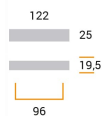

## PLASTIC

CODE

**M1000**

MEASURES

**CENTER DISTANCE**

96 MM

**WIDTH**

24.8 MM

**LENGTH**

122 MM

**HEIGHT**

18.8 MM

### Technical drawing