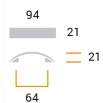

PLASTIC

CODE

M 939

MEASURES

CENTER DISTANCE

64 MM

WIDTH

21 MM

LENGTH

93 MM

HEIGHT

21 MM

Technical drawing

Finishing and colors

Legno

Platinato Cromo Naturale