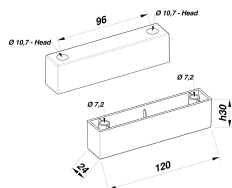

PLASTIC

CODE

01948

MEASURES

FEET HEIGHT

30 MM

WIDTH

24 MM

LENGTH

120 MM

Technical drawing

Finishing and colors

Wood

Lacquered

Bight Chrome

Chrome Mat