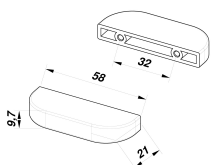

Technical drawing