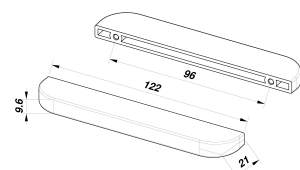

Technical drawing