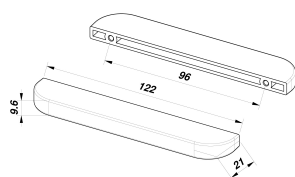

Technical drawing