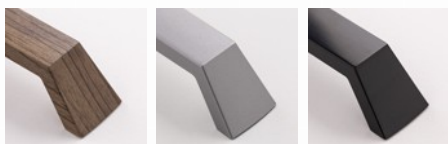

Finishing and colors

Legno

Platinato Cromo Naturale

Polimor s.r.l

Via della Tecnologia s.n. - 61122 Pesaro - Italy - Tel +39 0721 482157 Fax +39 0721 481362 - polimor@polimor.it - www.polimor.it