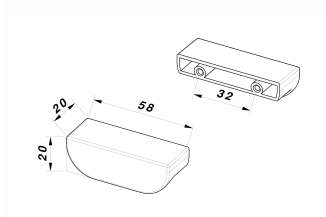

Technical drawing