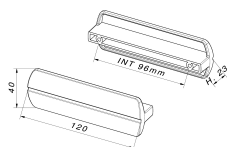

Technical drawing