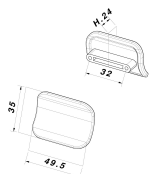

Technical drawing