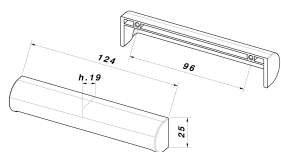

Technical drawing