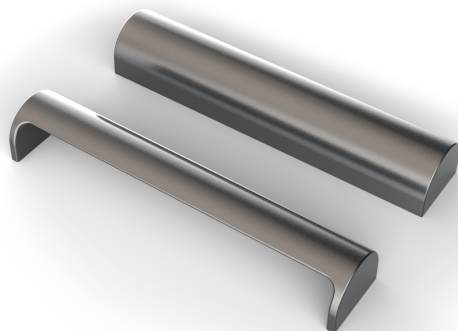

## PLASTIC

CODE

**M2275/F**

MEASURES

**CENTER DISTANCE**

96 MM

**WIDTH**

25 MM

**LENGTH**

124 MM

**HEIGHT**

19 MM

**SCREWS**

**TYPE:** SELF SCREWING SCREW **DIAMETER:** Ø 3.5 **USEFUL GRIP:**  
FROM 6 MM TO 10 MM

### Product sheet

PRODUCT TYPE: **HANDLES**