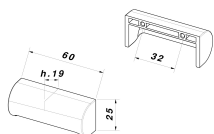

Technical drawing