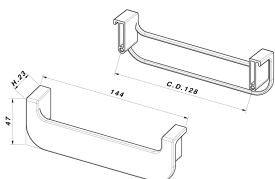

Technical drawing