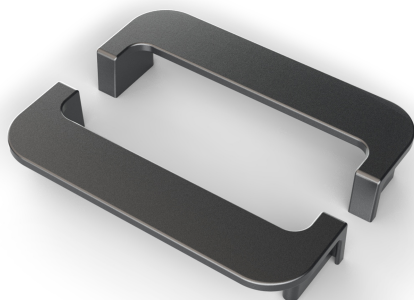

PLASTIC

CODE

M2270/F

MEASURES

CENTER DISTANCE

128 MM

WIDTH

47 MM

LENGTH

144 MM

HEIGHT

23 MM

SCREWS

TYPE: SELF SCREWING SCREW **DIAMETER:** Ø 3.5 **USEFUL GRIP:**
FROM 7 MM TO 10 MM

Product sheet

PRODUCT TYPE: **HANDLES**