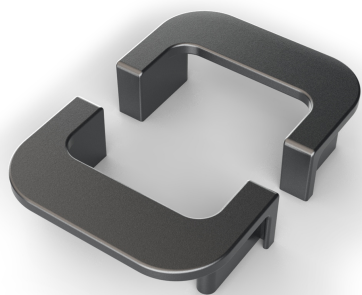

PLASTIC

CODE

**M2268/F**

MEASURES

**CENTER DISTANCE**

64 MM

**WIDTH**

47 MM

**LENGTH**

80 MM

**HEIGHT**

23 MM

**SCREWS**

**TYPE:** SELF SCREWING SCREW **DIAMETER:** Ø 3.5 **USEFUL GRIP:**  
FROM 7 MM TO 10 MM

## Product sheet

PRODUCT TYPE: **HANDLES**