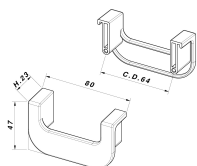

Technical drawing