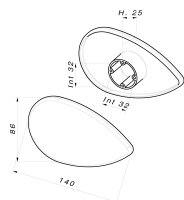

PLASTIC

CODE

**M2205/F**

MEASURES

**CENTER DISTANCE**

32 MM

**WIDTH**

86 MM

**LENGTH**

104 MM

**HEIGHT**

25 MM

**SCREWS**

**TYPE:** SELF SCREWING SCREW **DIAMETER:** Ø 3.5 **USEFUL GRIP:**  
FROM 6 MM TO 12 MM

## Product sheet

PRODUCT TYPE: **HANDLES**

DESCRIPTION

Center Distance 32x32

## Technical drawing