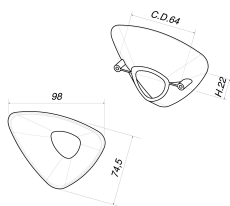

PLASTIC

CODE

**M2062/F**

MEASURES

**CENTER DISTANCE**

64 MM

**WIDTH**

74.5 MM

**LENGTH**

98 MM

**HEIGHT**

22 MM

**SCREWS**

**TYPE:** SELF SCREWING SCREW **DIAMETER:** Ø 3.5 **USEFUL GRIP:**  
FROM 6 MM TO 10 MM

## Product sheet

PRODUCT TYPE: **HANDLES**

## Technical drawing