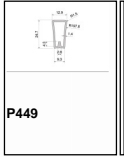

FINISHING - PROFILO