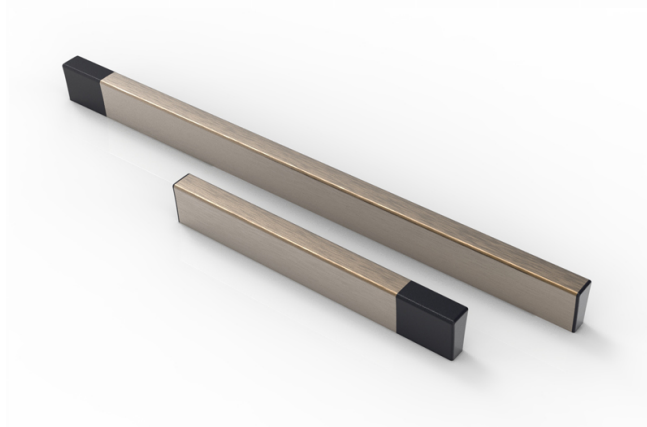

PLASTIC

CODE

**M2247/F**

MEASURES

**CENTER DISTANCE**

ON DEMAND

**WIDTH**

13 MM

**LENGTH**

ON DEMAND

**HEIGHT**

29.7 MM

**SCREWS**

**TYPE:** SELF SCREWING SCREW **DIAMETER:** Ø 3.5 **USEFUL GRIP:** FROM 6 MM TO 15 MM

## Product sheet

PRODUCT TYPE: **HANDLES**