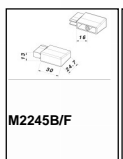

Components

BASE

FINISHING - BASE