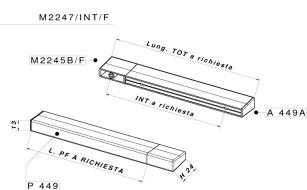

Technical drawing

Polimor s.r.l

Via della Tecnologia s.n. - 61122 Pesaro - Italy - Tel +39 0721 482157 Fax +39 0721 481362 - polimor@polimor.it - www.polimor.it