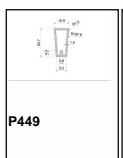

Components

BASE

FINISHING - BASE

Legno

Verniciato

Platinato
Cromo

Naturale

PROFILO

FINISHING - PROFILO

Legno

Verniciato

Cromo
Lucido

Platinato
Cromo

Naturale

Polimor s.r.l

Via della Tecnologia s.n. - 61122 Pesaro - Italy - Tel +39 0721 482157 Fax +39 0721 481362 - polimor@polimor.it - www.polimor.it