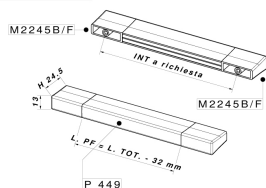

PLASTIC

CODE

M2245/F

MEASURES

CENTER DISTANCE

ON DEMAND

WIDTH

13 MM

LENGTH

CD + 32 MM

HEIGHT

24.7 MM

SCREWS

TYPE: SELF SCREWING SCREW **DIAMETER:** Ø 3.5 **USEFUL GRIP:**
FROM 6 MM TO 15 MM

Product sheet

PRODUCT TYPE: **HANDLES**

Technical drawing

M2245/INT/F

Polimor s.r.l

Via della Tecnologia s.n. - 61122 Pesaro - Italy - Tel +39 0721 482157 Fax +39 0721 481362 - polimor@polimor.it - www.polimor.it