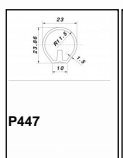

Components

TAPPO

FINISHING - TAPPO

PROFILO

FINISHING - PROFILO

Polimor s.r.l

Via della Tecnologia s.n. - 61122 Pesaro - Italy - Tel +39 0721 482157 Fax +39 0721 481362 - polimor@polimor.it - www.polimor.it