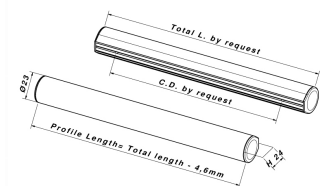

Technical drawing

Polimor s.r.l

Via della Tecnologia s.n. - 61122 Pesaro - Italy - Tel +39 0721 482157 Fax +39 0721 481362 - polimor@polimor.it - www.polimor.it