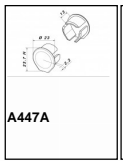

Components

TAPPO

FINISHING - TAPPO