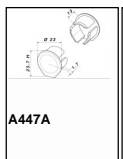

Components

TAPPO

FINISHING - TAPPO