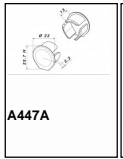

Components

TAPPO

FINISHING - TAPPO