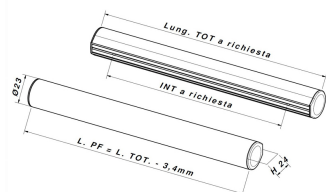

CODE

M2242/F

MEASURES

CENTER DISTANCE

ON DEMAND

WIDTH

23 MM

LENGTH

ON DEMAND

HEIGHT

23 MM

SCREWS

TYPE: SELF SCREWING SCREW **DIAMETER:** Ø 3.9 **USEFUL GRIP:**
FROM 7 MM TO 12 MM

Product sheet

PRODUCT TYPE: **HANDLES**

Technical drawing

Polimor s.r.l

Via della Tecnologia s.n. - 61122 Pesaro - Italy - Tel +39 0721 482157 Fax +39 0721 481362 - polimor@polimor.it - www.polimor.it