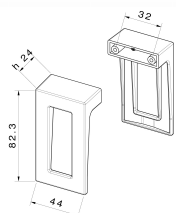

Technical drawing