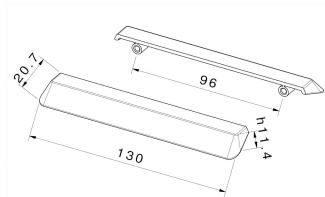

Technical drawing

Finishing and colors

Polimor s.r.l

Via della Tecnologia s.n. - 61122 Pesaro - Italy - Tel +39 0721 482157 Fax +39 0721 481362 - polimor@polimor.it - www.polimor.it