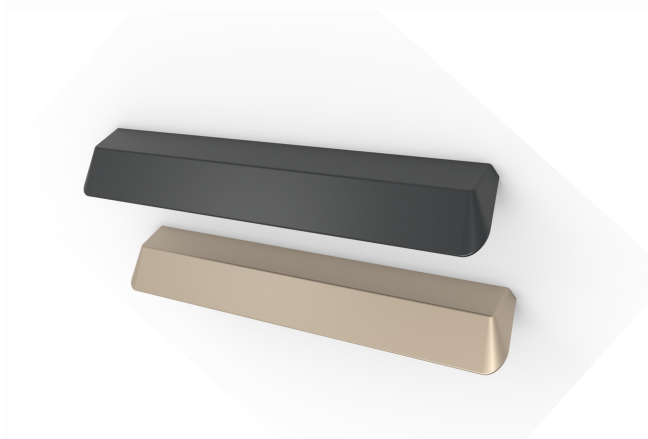

PLASTIC

CODE

**M2230/F**

MEASURES

**CENTER DISTANCE**

96 MM

**WIDTH**

20.7 MM

**LENGTH**

130 MM

**HEIGHT**

11.4 MM

**SCREWS**

**TYPE:** SELF SCREWING SCREW **DIAMETER:** Ø 3.5 **USEFUL GRIP:**  
FROM 5 MM TO 10 MM

## Product sheet

PRODUCT TYPE: **HANDLES**