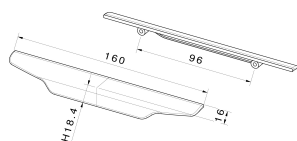

PLASTIC

CODE

M2228/F

MEASURES

CENTER DISTANCE

96 MM

WIDTH

16 MM

LENGTH

160 MM

HEIGHT

18.4 MM

SCREWS

TYPE: SELF SCREWING SCREW **DIAMETER:** Ø 3.5 **USEFUL GRIP:**
FROM 5 MM TO 10 MM

Product sheet

PRODUCT TYPE: **HANDLES**

Technical drawing