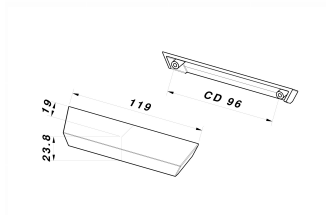

Technical drawing