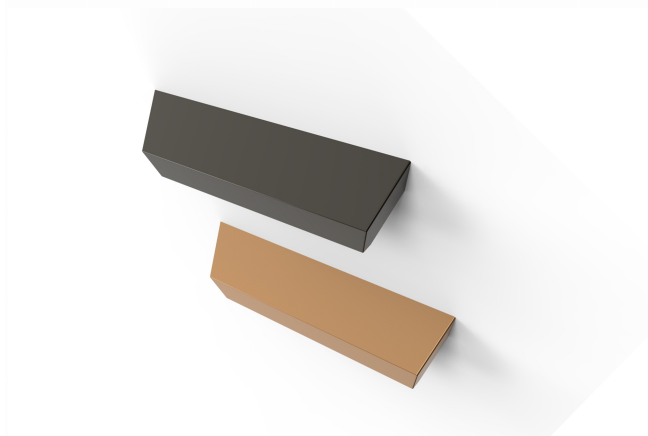

## PLASTIC

CODE

**M2225/F**

MEASURES

**CENTER DISTANCE**

96 MM

**WIDTH**

23.8 MM

**LENGTH**

119 MM

**HEIGHT**

19 MM

**SCREWS**

**TYPE:** SELF SCREWING SCREW **DIAMETER:** Ø 3.5 **USEFUL GRIP:**  
FROM 5 MM TO 10 MM

### Product sheet

PRODUCT TYPE: **HANDLES**