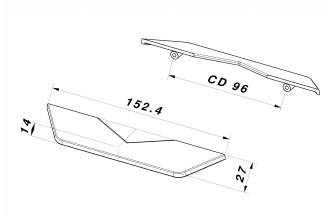

Technical drawing

Finishing and colors

Polimor s.r.l

Via della Tecnologia s.n. - 61122 Pesaro - Italy - Tel +39 0721 482157 Fax +39 0721 481362 - polimor@polimor.it - www.polimor.it