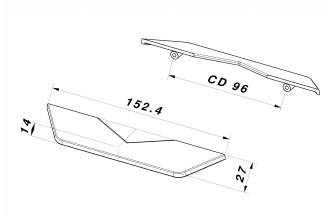

## PLASTIC

CODE

**M2222/F**

MEASURES

**CENTER DISTANCE**

96 MM

**WIDTH**

27 MM

**LENGTH**

152.4 MM

**HEIGHT**

14 MM

**SCREWS**

**TYPE:** SELF SCREWING SCREW **DIAMETER:** Ø 3.5 **USEFUL GRIP:**  
FROM 5 MM TO 10 MM

### Product sheet

PRODUCT TYPE: **HANDLES**

### Technical drawing