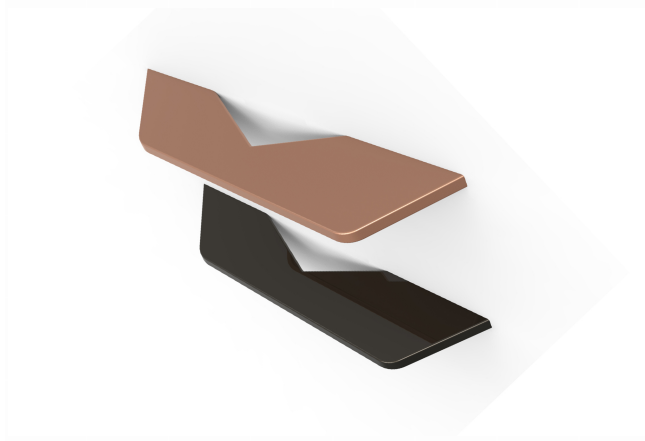

PLASTIC

CODE

M2222/F

MEASURES

CENTER DISTANCE

96 MM

WIDTH

27 MM

LENGTH

152.4 MM

HEIGHT

14 MM

SCREWS

TYPE: SELF SCREWING SCREW **DIAMETER:** Ø 3.5 **USEFUL GRIP:**
FROM 5 MM TO 10 MM

Product sheet

PRODUCT TYPE: **HANDLES**