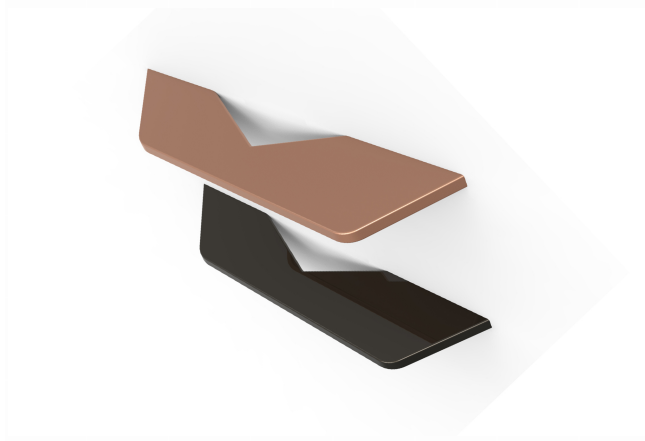

## PLASTIC

CODE

**M2222/F**

MEASURES

**CENTER DISTANCE**

96 MM

**WIDTH**

27 MM

**LENGTH**

152.4 MM

**HEIGHT**

14 MM

**SCREWS**

**TYPE:** SELF SCREWING SCREW **DIAMETER:** Ø 3.5 **USEFUL GRIP:**  
FROM 5 MM TO 10 MM

### Product sheet

PRODUCT TYPE: **HANDLES**