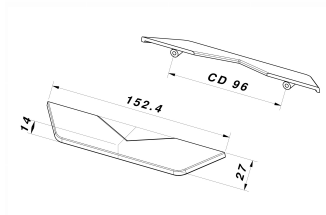

Technical drawing

Finishing and colors

Polimor s.r.l

Via della Tecnologia s.n. - 61122 Pesaro - Italy - Tel +39 0721 482157 Fax +39 0721 481362 - polimor@polimor.it - www.polimor.it