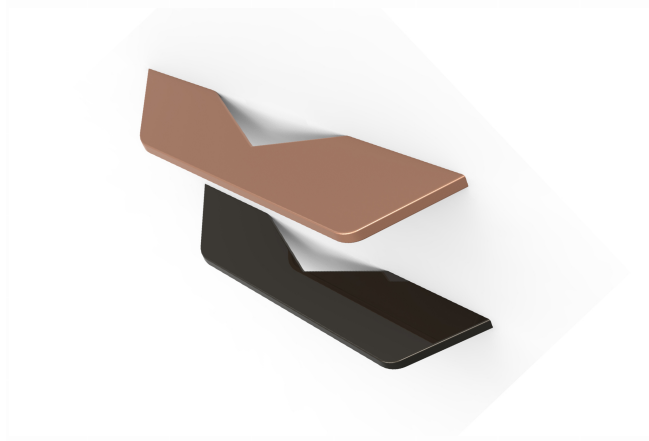

## PLASTIC

CODE

**M2222/F**

MEASURES

**CENTER DISTANCE**

96 MM

**WIDTH**

27 MM

**LENGTH**

152.4 MM

**HEIGHT**

14 MM

**SCREWS**

**TYPE:** SELF SCREWING SCREW **DIAMETER:** Ø 3.5 **USEFUL GRIP:**  
FROM 5 MM TO 10 MM

### Product sheet

PRODUCT TYPE: **HANDLES**