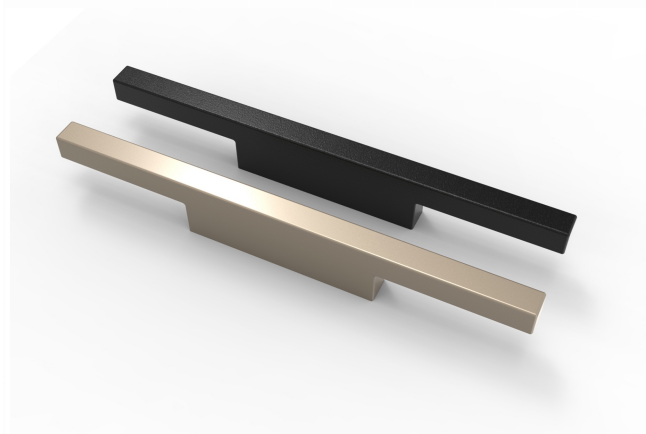

PLASTIC

CODE

M2220/F

MEASURES

CENTER DISTANCE

64 MM

WIDTH

11.5 MM

LENGTH

200 MM

HEIGHT

27 MM

SCREWS

TYPE: SELF SCREWING SCREW **DIAMETER:** Ø 3.5 **USEFUL GRIP:**
FROM 7 MM TO 12 MM

Product sheet

PRODUCT TYPE: **HANDLES**