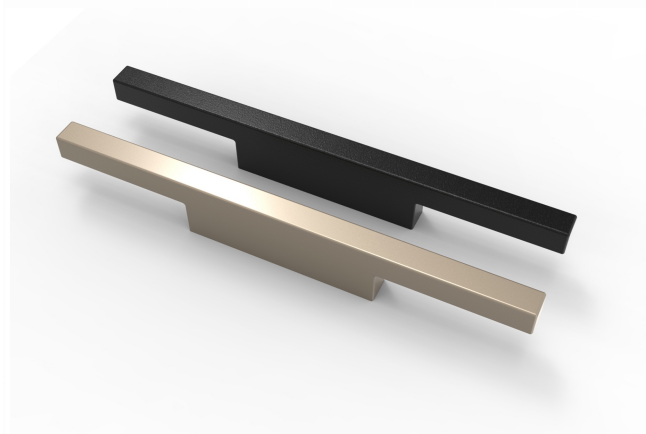

PLASTIC

CODE

**M2220/F**

MEASURES

**CENTER DISTANCE**

64 MM

**WIDTH**

11.5 MM

**LENGTH**

200 MM

**HEIGHT**

27 MM

**SCREWS**

**TYPE:** SELF SCREWING SCREW **DIAMETER:** Ø 3.5 **USEFUL GRIP:**  
FROM 7 MM TO 12 MM

## Product sheet

PRODUCT TYPE: **HANDLES**