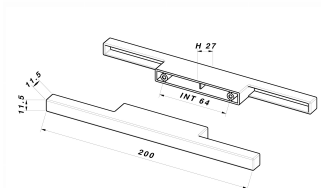

Technical drawing