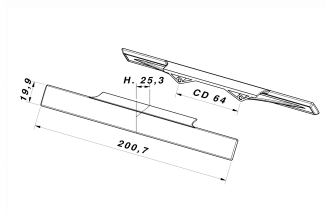

Technical drawing