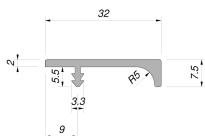

Technical drawing