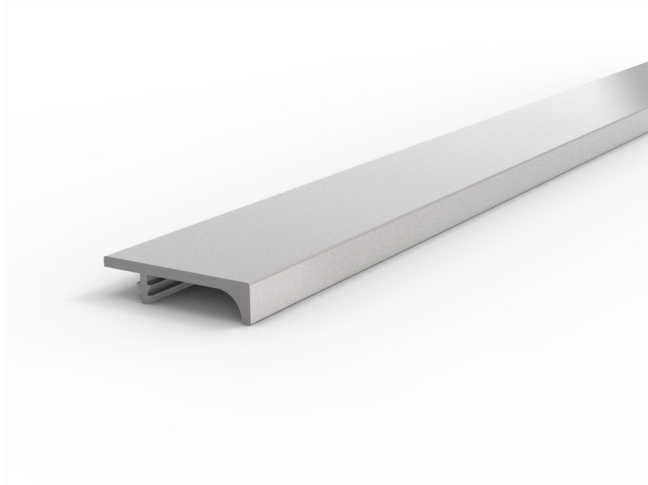

PLASTIC

CODE

**P 441**

MEASURES

**WIDTH**

32 MM

**HEIGHT**

7.5 MM