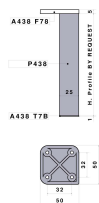

CODE

P 438F

MEASURES

FEET HEIGHT

ON DEMAND

WIDTH

25 MM

LENGTH

25 MM

Product sheet

PRODUCT TYPE: **FEET**

DESCRIPTION

FIXING FOOT with lower component **END CAP**

Technical drawing

Finishing and colors

Wood