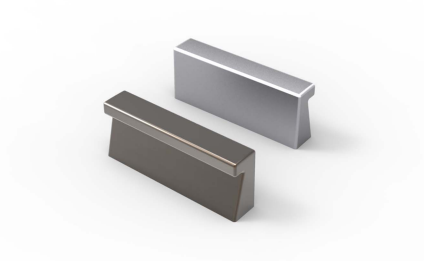

## PLASTIC

CODE

**M1686/F**

MEASURES

**CENTER DISTANCE**

32 MM

**WIDTH**

11.5 MM

**LENGTH**

60 MM

**HEIGHT**

24 MM