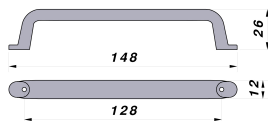

Technical drawing