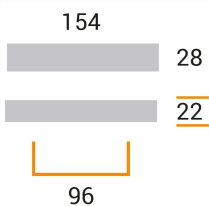

CODE

M2123/F

MEASURES

CENTER DISTANCE

96 MM

WIDTH

28 MM

LENGTH

154 MM

HEIGHT

22 MM

Technical drawing

Finishing and colors

Chrome Mat

Raw Natural

Polimor s.r.l