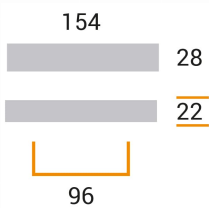

CODE

M2123/F

MEASURES

CENTER DISTANCE

96 MM

WIDTH

28 MM

LENGTH

154 MM

HEIGHT

22 MM

Technical drawing

Finishing and colors

Chrome Mat

Raw Natural

Polimor s.r.l