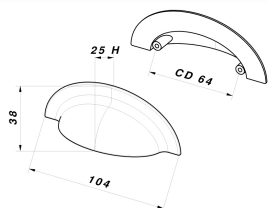

PLASTIC

CODE

**M2088/F**

MEASURES

**CENTER DISTANCE**

64 MM

**WIDTH**

38 MM

**LENGTH**

104 MM

**HEIGHT**

25 MM

## Technical drawing