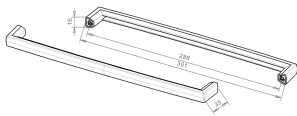

CODE

M1988/F

MEASURES

CENTER DISTANCE

288 MM

WIDTH

15 MM

LENGTH

301 MM

HEIGHT

35 MM

Technical drawing

Finishing and colors

Bight Chrome

Chrome Mat

Raw Natural