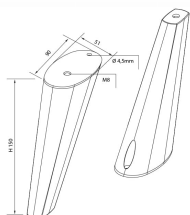

PLASTIC

CODE

01488

MEASURES

FEET HEIGHT

150 MM

WIDTH

51 MM

LENGTH

90 MM

SCREWS

TYPE: METRIC **DIAMETER:** Ø 8

TYPE: SELF SCREWING SCREW **DIAMETER:** Ø 4

Product sheet

PRODUCT TYPE: FEET

Technical drawing