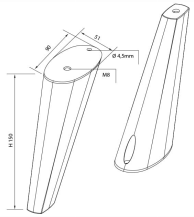

PLASTIC

CODE

01488

MEASURES

FEET HEIGHT

150 MM

WIDTH

51 MM

LENGTH

90 MM

SCREWS

TYPE: METRIC **DIAMETER:** Ø 8

TYPE: SELF SCREWING SCREW **DIAMETER:** Ø 4

Product sheet

PRODUCT TYPE: FEET

Technical drawing