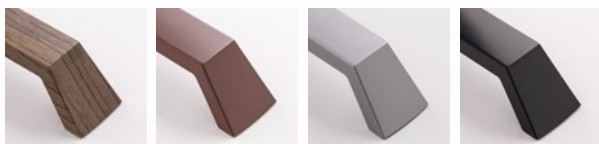

PLASTIC

CODE

01446

MEASURES

FEET HEIGHT

120 MM

WIDTH

53.5 MM

LENGTH

64.5 MM

Technical drawing

Finishing and colors

Wood

Lacquered

Chrome Mat

Raw Natural