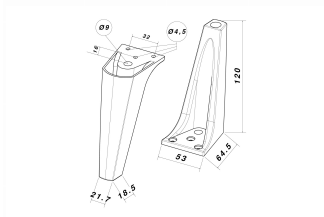

PLASTIC

CODE

01446

MEASURES

FEET HEIGHT

120 MM

WIDTH

53.5 MM

LENGTH

64.5 MM

Technical drawing

Finishing and colors

Wood

Lacquered

Chrome Mat

Raw Natural