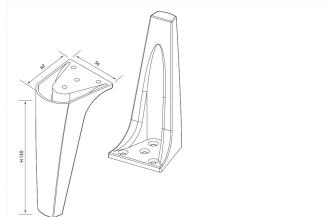

CODE

01448

MEASURES

FEET HEIGHT

120 MM

WIDTH

55 MM

LENGTH

62 MM

Technical drawing

Finishing and colors

Wood

Lacquered

Chrome Mat

Raw Natural

Polimor s.r.l