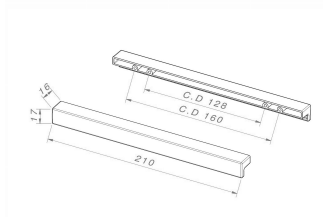

## PLASTIC

CODE

**M2000/F**

MEASURES

**CENTER DISTANCE**

128 / 160 MM

**WIDTH**

16 MM

**LENGTH**

210 MM

**HEIGHT**

17 MM

**SCREWS**

**TYPE:** SELF SCREWING SCREW **DIAMETER:** Ø 3.5 **USEFUL GRIP:**  
FROM 5 MM TO 10 MM

### Product sheet

PRODUCT TYPE: **HANDLES**

### Technical drawing