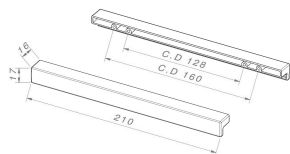

Technical drawing