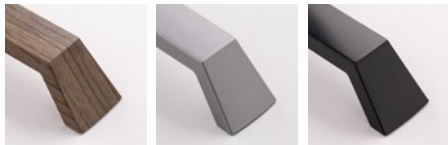

170 MM

HEIGHT

22.5 MM

Technical drawing

Finishing and colors

Legno

Platinato Cromo Naturale

Polimor s.r.l