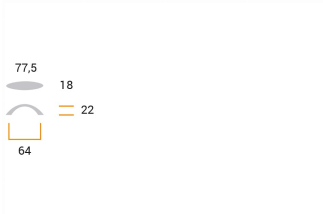

## PLASTIC

CODE

**M 823**

MEASURES

**CENTER DISTANCE**

64 MM

**WIDTH**

18 MM

**LENGTH**

77 MM

**HEIGHT**

22 MM

### Technical drawing