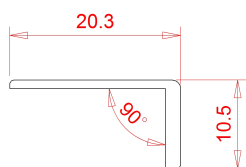

Technical drawing