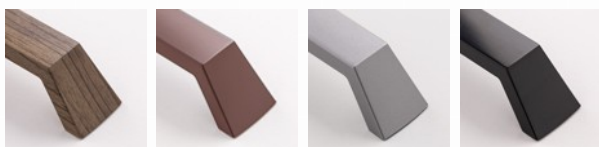

Finishing and colors

Legno

Verniciato

Platinato Cromo Naturale

Polimor s.r.l

Via della Tecnologia s.n. - 61122 Pesaro - Italy - Tel +39 0721 482157 Fax +39 0721 481362 - polimor@polimor.it - www.polimor.it